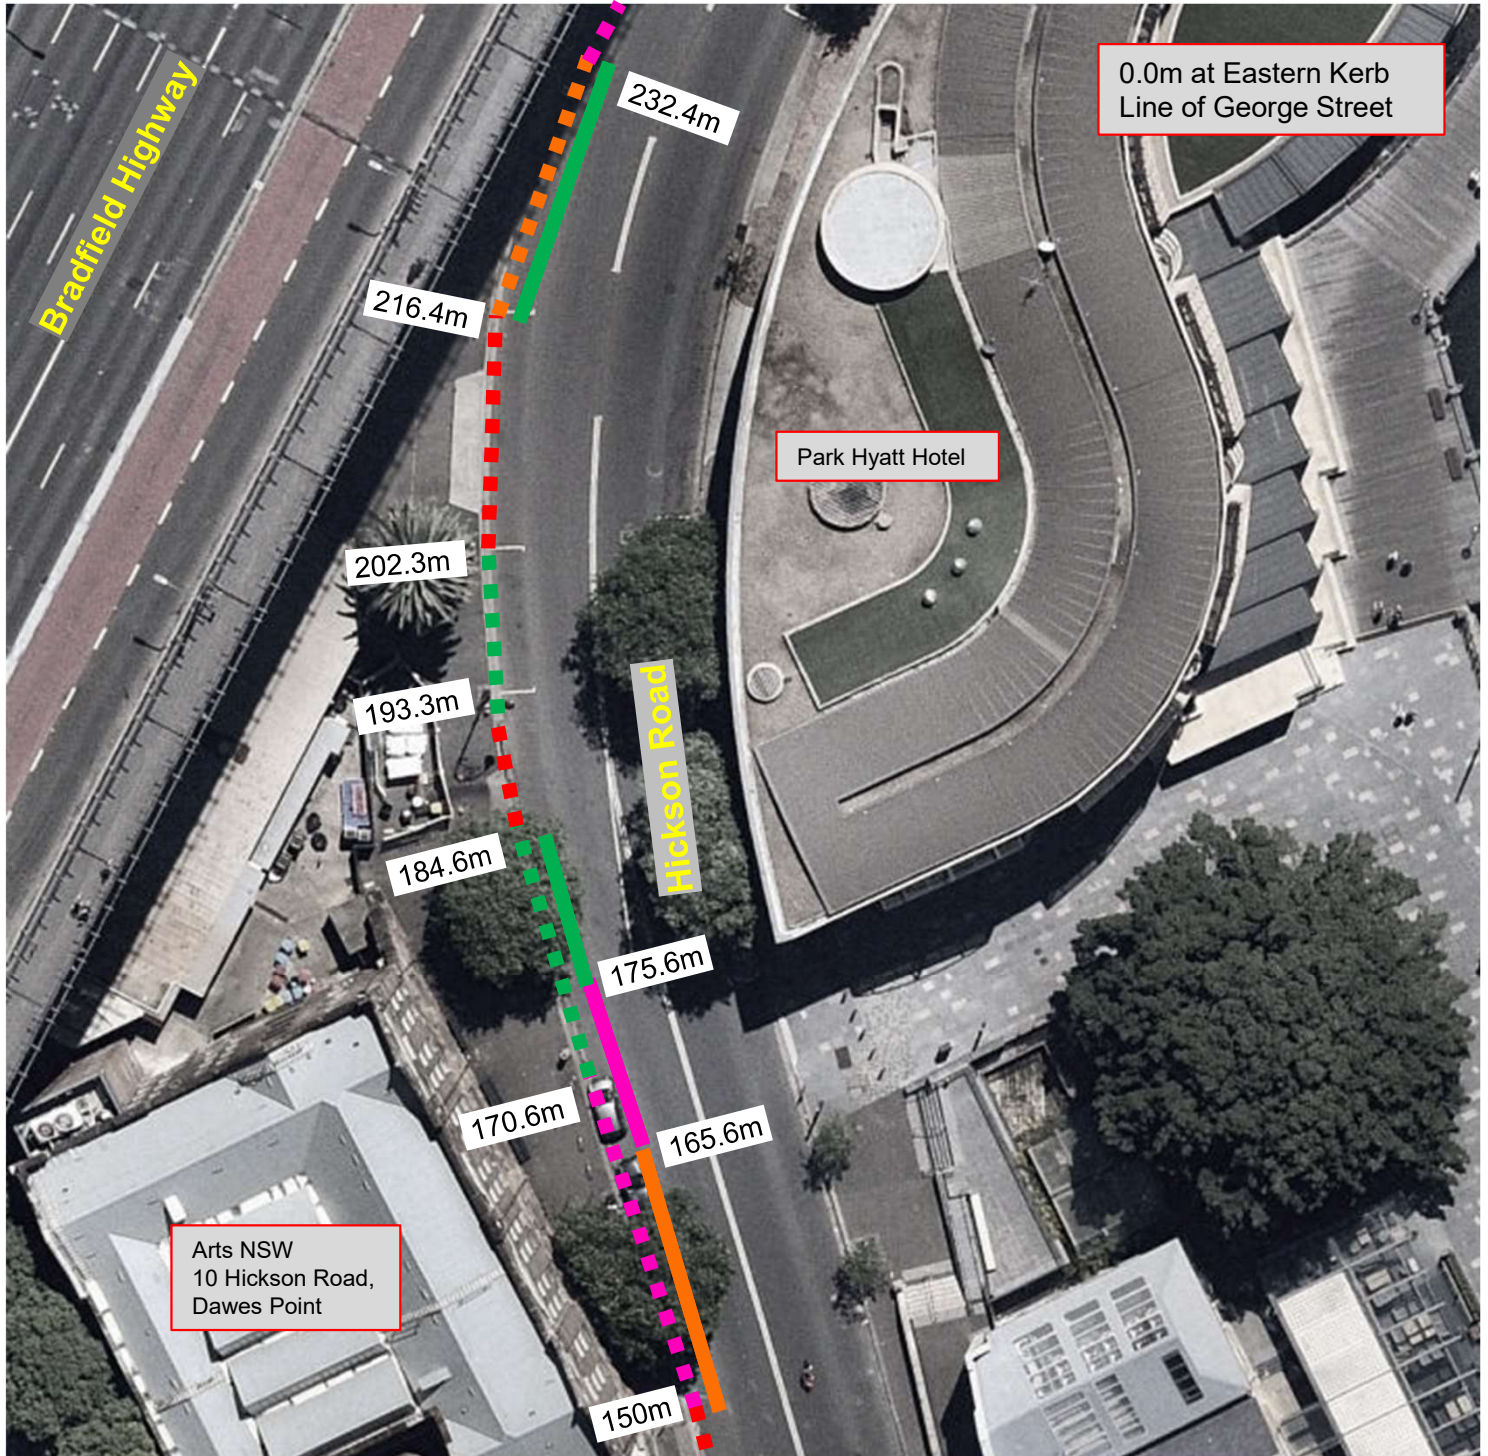

## Hickson Road, Dawes Point Proposed parking changes

### Existing

- ■ ■ No Parking
- ■ ■ No Parking Car Share Vehicles Excepted Zone GG
- ■ ■ 2P Ticket 8am-6pm 4P Ticket 6-10pm
- ■ ■ Loading Zone 6-9.30am  
Mobility Parking At Other Times

### Proposed

- Loading Zone 6-9.30am  
Mobility Parking At Other Times
- No Parking Car Share Vehicles  
Excepted Bay 666 & 759
- 2P Ticket 8am-6pm  
4P Ticket 6-10pm